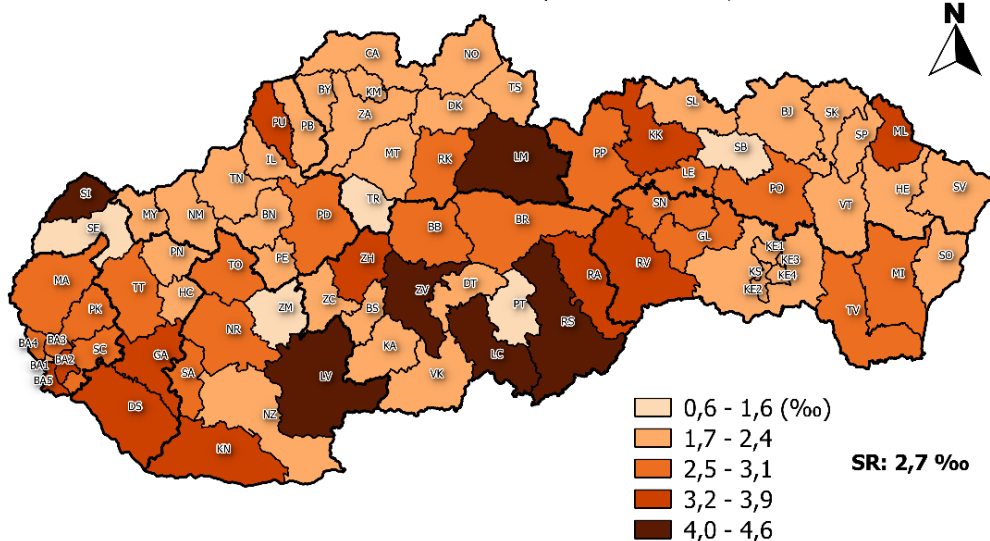

**Potratovosť - Abortion**  
**Hrubá miera potratovosti v okresoch SR, 2017**  
 Crude abortion rate by districts of the SR, 2017

**Index umelej potratovosti\* v okresoch SR, 2017**  
 Index of induced abortions\* by districts of the SR, 2017

**Index samovoľnej potratovosti\* v okresoch SR, 2017**  
 Index of spontaneous abortions\* by districts of the SR, 2017