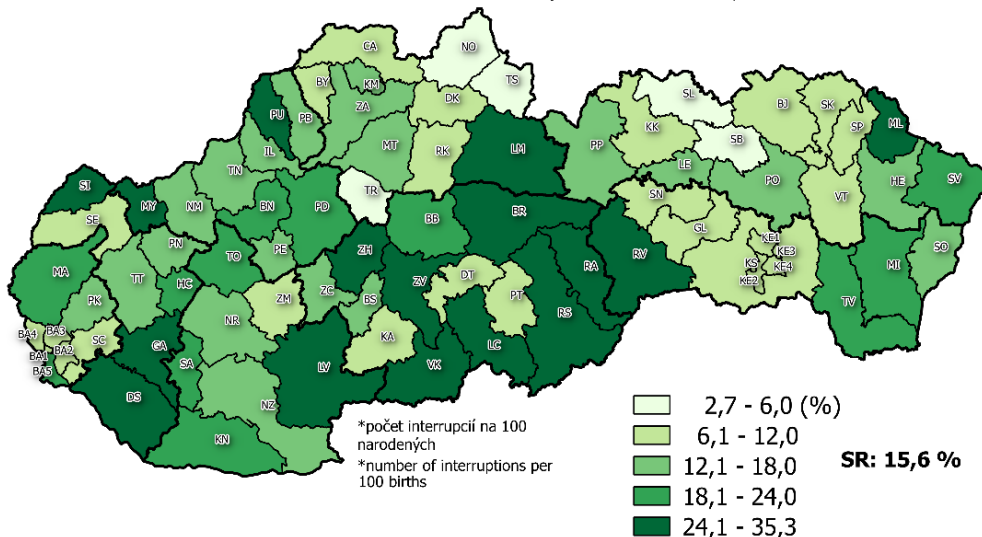

**Potratovosť - Abortion**  
**Hrubá miera potratovosti v okresoch SR, 2017**  
 Crude abortion rate by districts of the SR, 2017

**Index umelej potratovosti\* v okresoch SR, 2017**  
 Index of induced abortions\* by districts of the SR, 2017

**Index samovoľnej potratovosti\* v okresoch SR, 2017**  
 Index of spontaneous abortions\* by districts of the SR, 2017