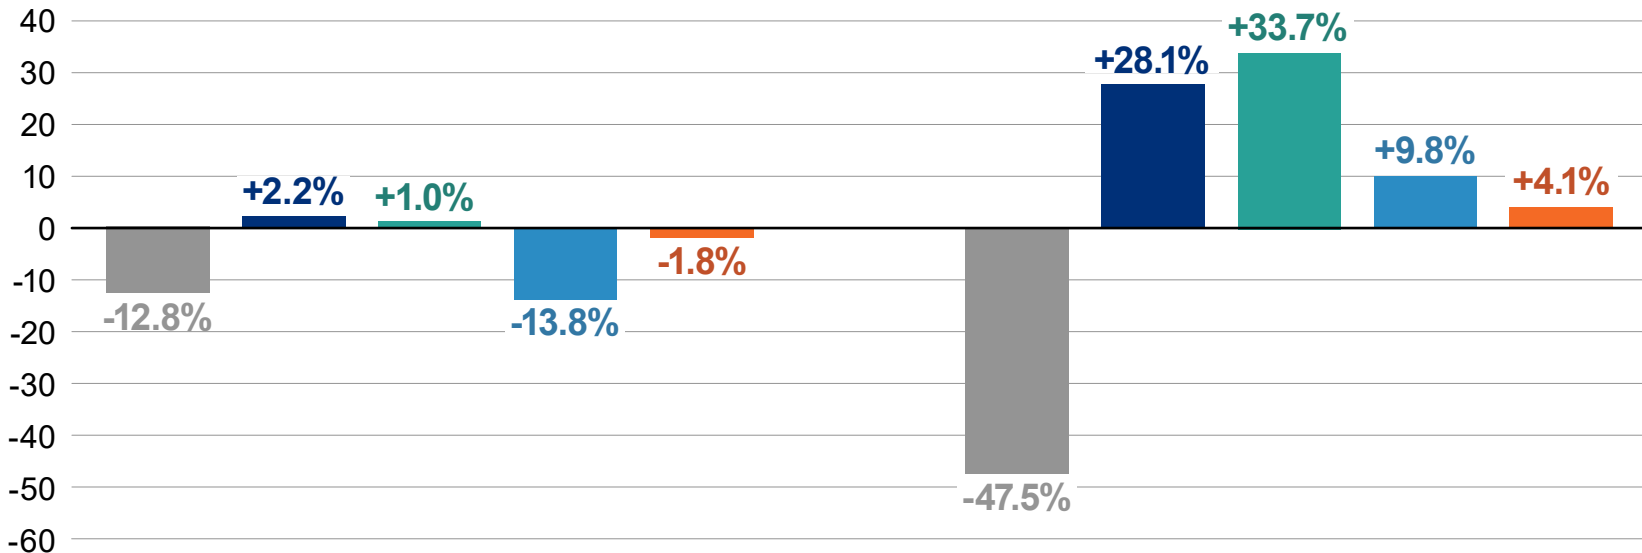

Freight and passenger transport

(year-on-year change in %)

STATISTICAL
OFFICE
OF THE SLOVAK
REPUBLIC

freight transport – volume of goods

passenger transport – transported persons

■ Q2 2020 ■ Q2 2021 ■ Q2 2022 ■ Q2 2023 ■ Q2 2024