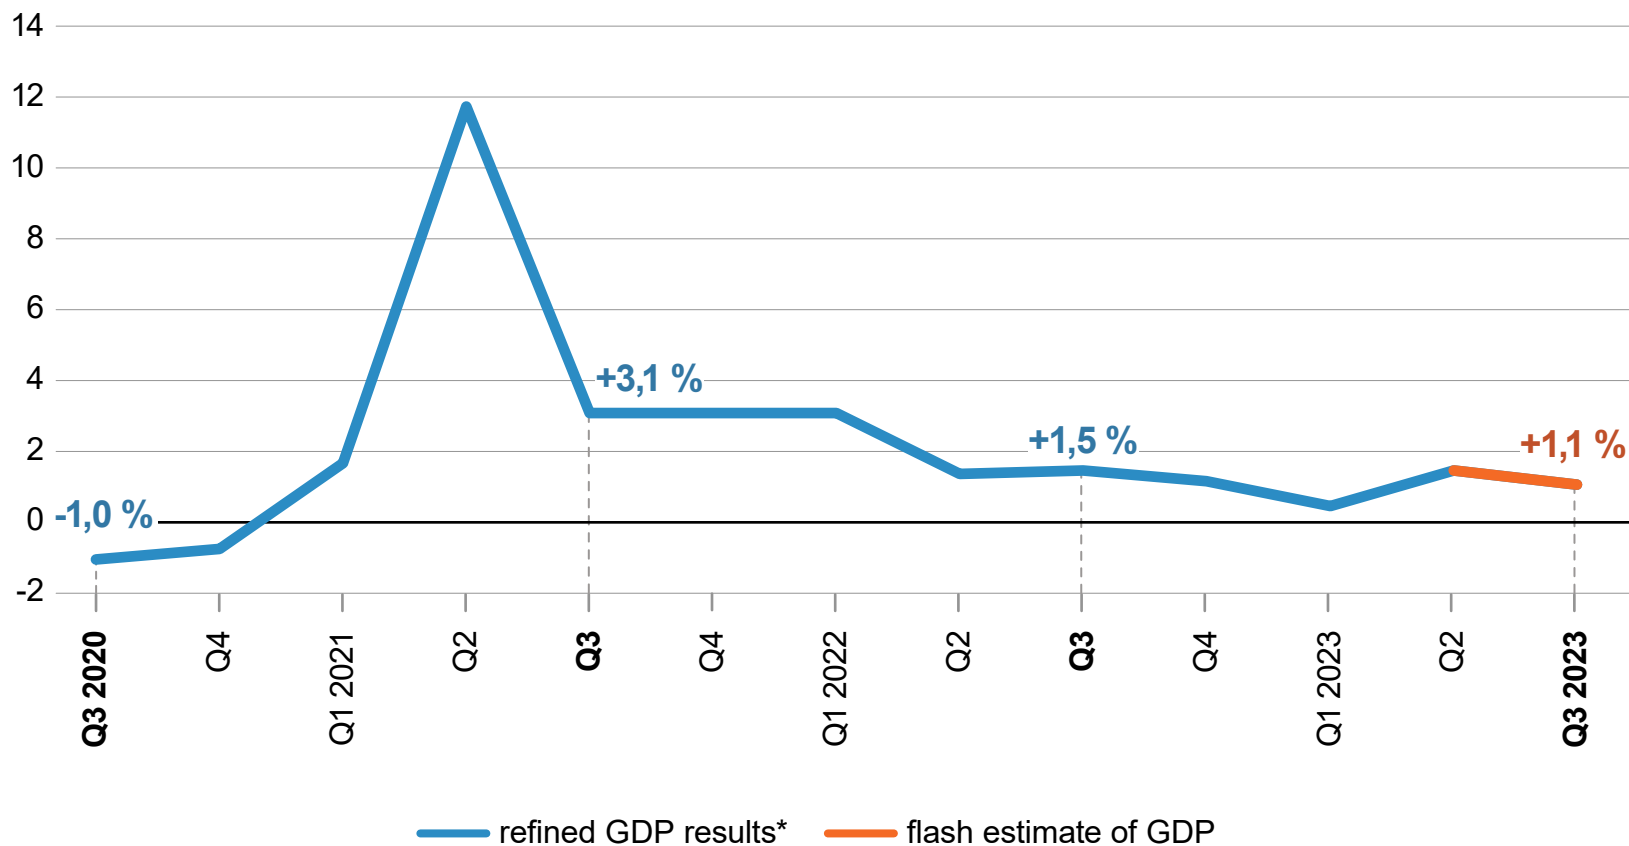

Gross domestic product at constant prices

(year-on-year change in %, quarterly)

STATISTICAL
OFFICE
OF THE SLOVAK
REPUBLIC

*data according to the autumn revision of national accounts