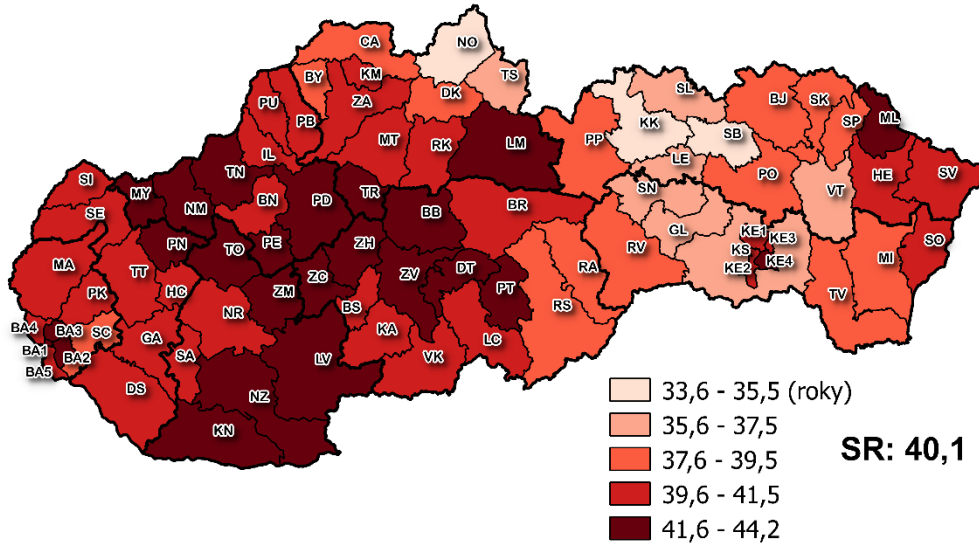

## Vekové charakteristiky - Age characteristics

### Priemerný vek obyvateľov v okresoch SR, 2015

Mean age of inhabitants by districts of the SR, 2015

## Index starnutia\* v okresoch SR, 2015

Ageing index\* of inhabitants by district of the SR, 2015

## Index ekonomického zaťaženia\* v okresoch SR, 2015

Economic dependency ratio\* of inhabitants by districts of the SR, 2015

0 45 90 km