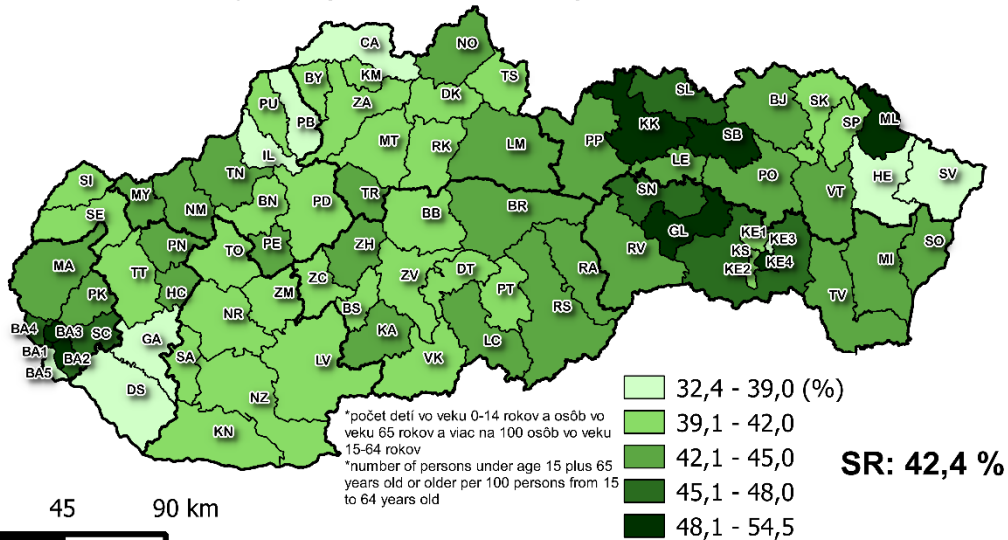

### Priemerný vek obyvateľov v okresoch SR, 2015

Mean age of inhabitants by districts of the SR, 2015

## Index starnutia\* v okresoch SR, 2015

Ageing index\* of inhabitants by district of the SR, 2015

## Index ekonomického zaťaženia\* v okresoch SR, 2015

Economic dependency ratio\* of inhabitants by districts of the SR, 2015

0 45 90 km