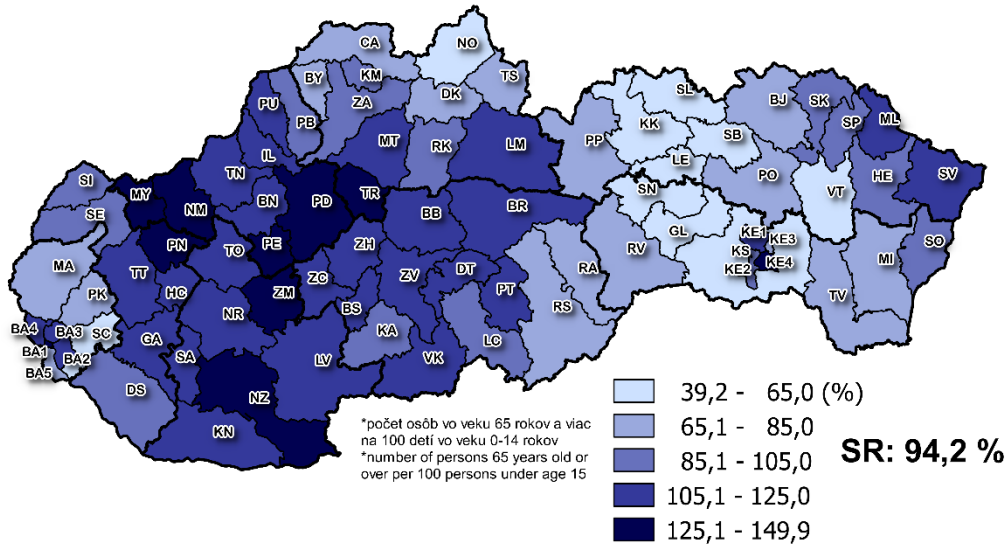

## Vekové charakteristiky - Age characteristics

### Priemerný vek obyvateľov v okresoch SR, 2015

Mean age of inhabitants by districts of the SR, 2015

## Index starnutia\* v okresoch SR, 2015

Ageing index\* of inhabitants by district of the SR, 2015

## Index ekonomického zaťaženia\* v okresoch SR, 2015

Economic dependency ratio\* of inhabitants by districts of the SR, 2015

0 45 90 km