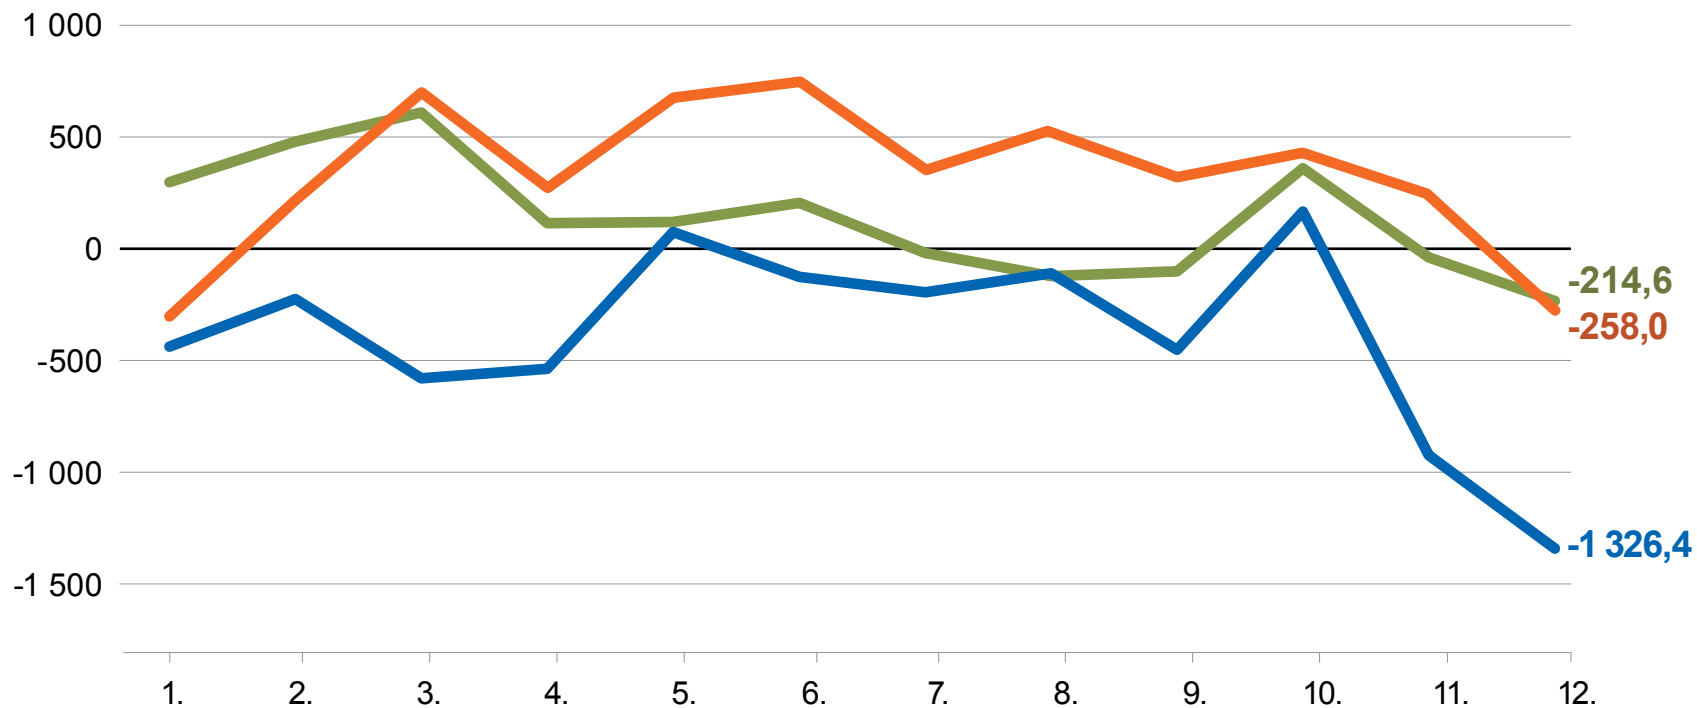

# Monthly foreign trade balance in the years 2021 to 2023\*

(in mill. eur)

STATISTICAL  
OFFICE  
OF THE SLOVAK  
REPUBLIC

\* data for 2021 and 2022 are definitive,  
for 2023 are preliminary

— 2021 — 2022 — 2023