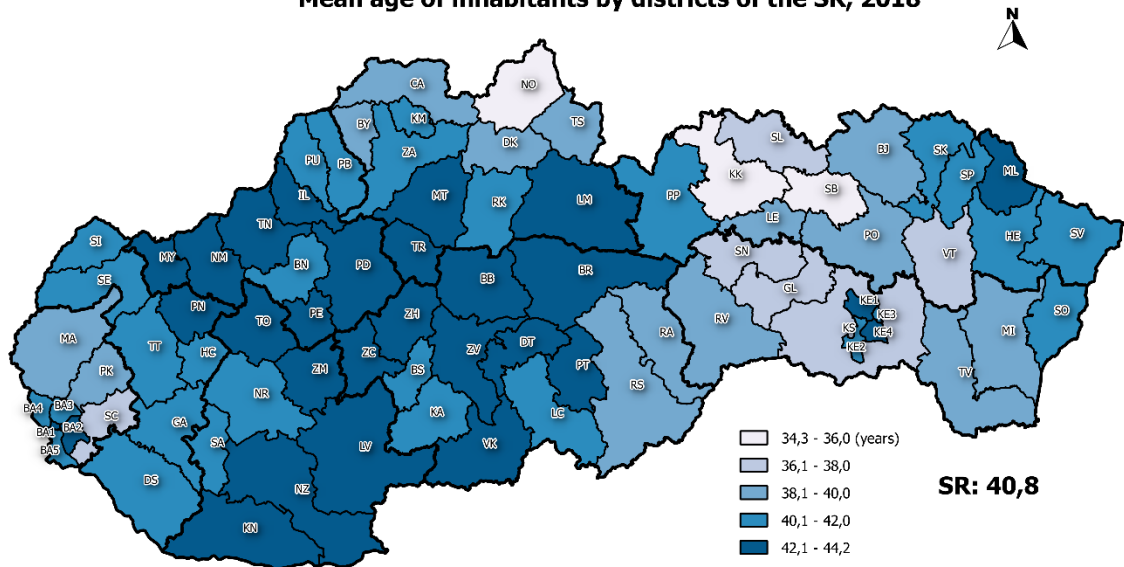

Vekové charakteristiky – Age characteristics

Priemerný vek obyvateľov v okresoch SR, 2018
Mean age of inhabitants by districts of the SR, 2018

Index starnutia* v okresoch SR, 2018
Ageing index* of inhabitants by districts of the SR, 2018

Index ekonomického zaťaženia* v okresoch SR, 2018
Economic dependency ratio* of inhabitants by districts of the SR, 2018

0 50 100 km