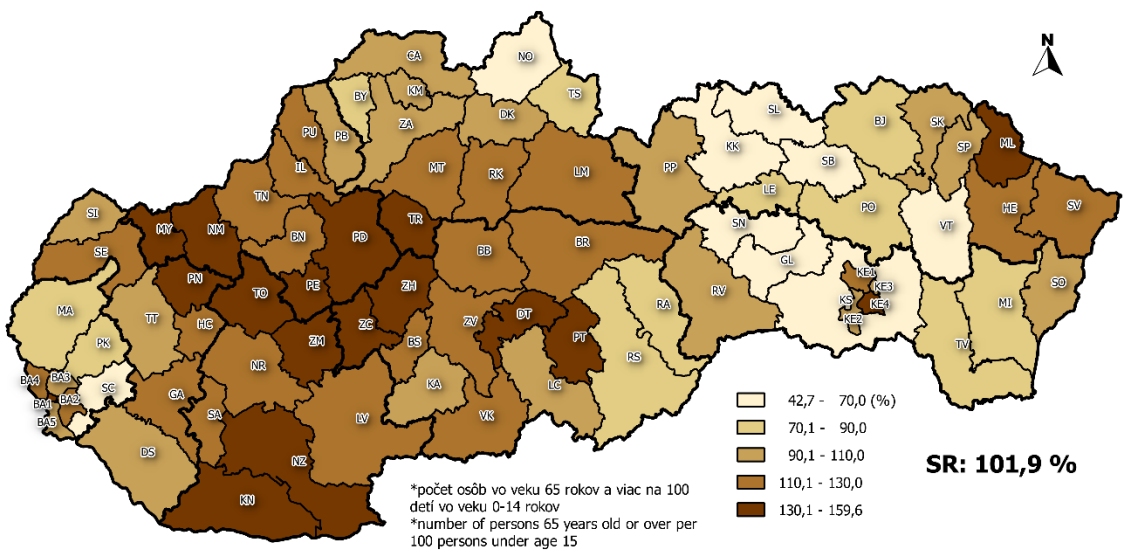

Vekové charakteristiky – Age characteristics

Priemerný vek obyvateľov v okresoch SR, 2018
Mean age of inhabitants by districts of the SR, 2018

Index starnutia* v okresoch SR, 2018
Ageing index* of inhabitants by districts of the SR, 2018

Index ekonomického zaťaženia* v okresoch SR, 2018
Economic dependency ratio* of inhabitants by districts of the SR, 2018

0 50 100 km