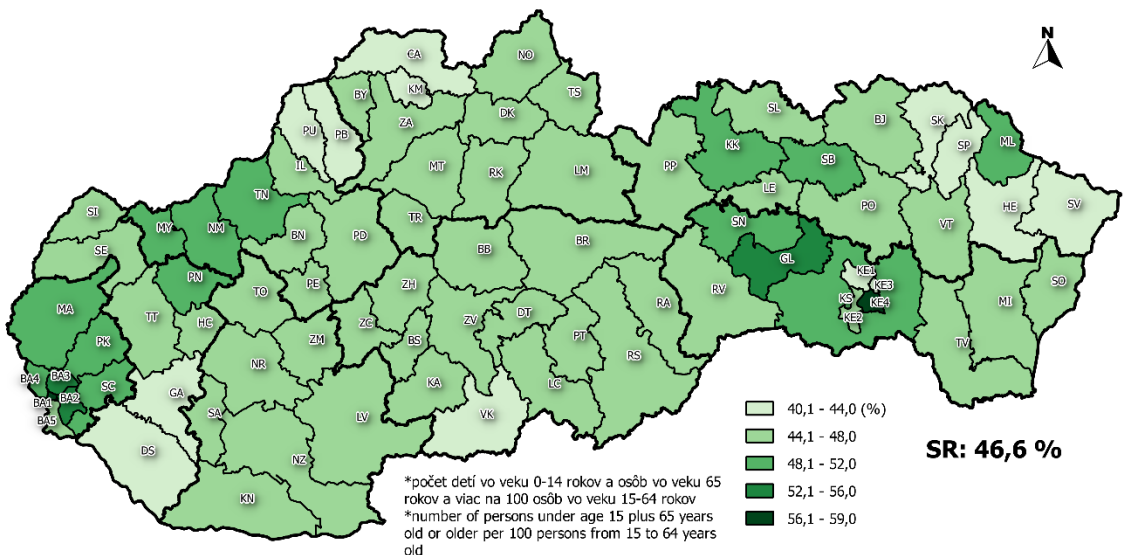

Vekové charakteristiky – Age characteristics

Priemerný vek obyvateľov v okresoch SR, 2018
Mean age of inhabitants by districts of the SR, 2018

Index starnutia* v okresoch SR, 2018
Ageing index* of inhabitants by districts of the SR, 2018

Index ekonomického zaťaženia* v okresoch SR, 2018
Economic dependency ratio* of inhabitants by districts of the SR, 2018

0 50 100 km