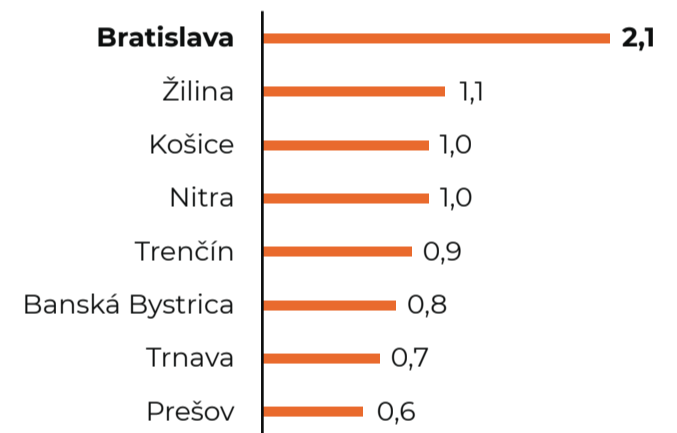

(per 1 000 children in 0-4 years, 2020)

Number of dwellings

(as of 31 December 2020)

Average price for buying an apartment

(in eur per 1m², 2020)

Number of overnight stays

(per capita, 2020)

Private passenger cars