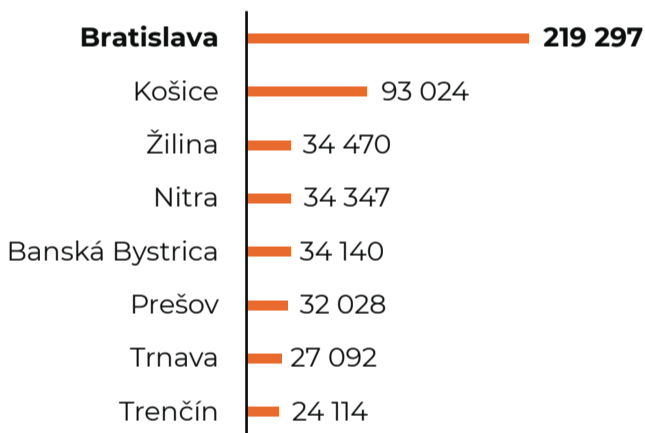

Number of dwellings

(as of 31 December 2020)