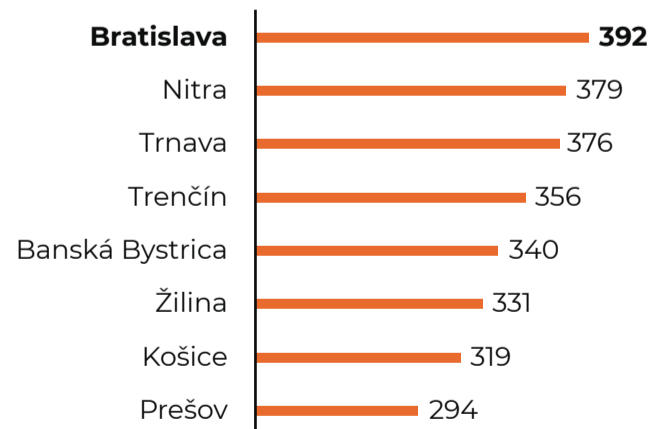

Private passenger cars

(per 1000 inhabitants as of 1 January 2021)