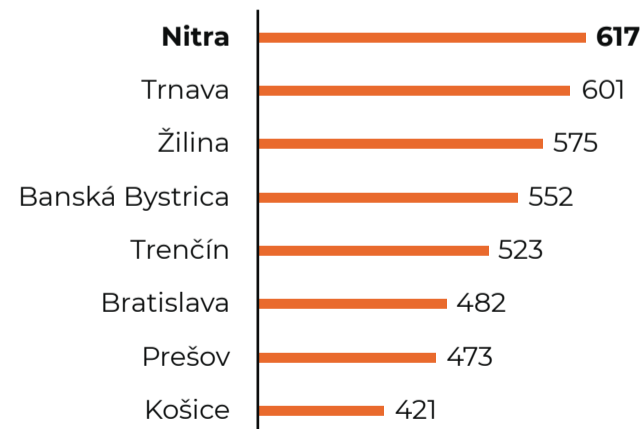

Municipal waste

(in kg per capita, 2020)

Note:
selected indicators from the data collection
of European city statistics

Funded by
the European Union