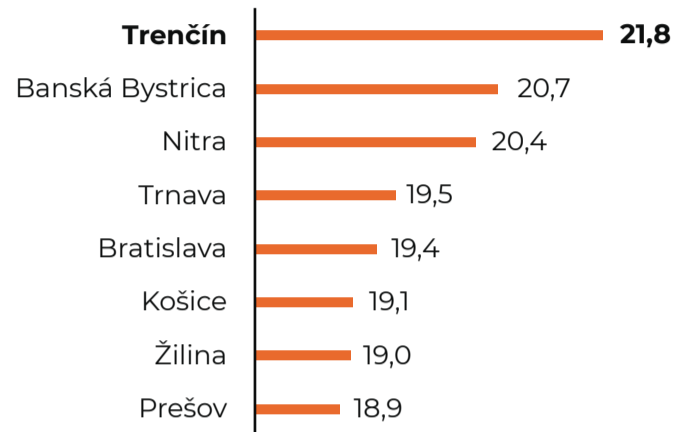

Regional cities of the SR

in figures

STATISTICAL
OFFICE
OF THE SLOVAK
REPUBLIC

Number of inhabitants

(as of 1 January 2022)

Seniors 65+ years

(in %, as of 1 January 2022)

Children 0-4 years in preschool institutions

(per 1 000 children in 0-4 years, 2020)

Number of dwellings

(as of 31 December 2020)

Average price for buying an apartment

(in eur per 1m², 2020)

Number of overnight stays

(per capita, 2020)

Private passenger cars