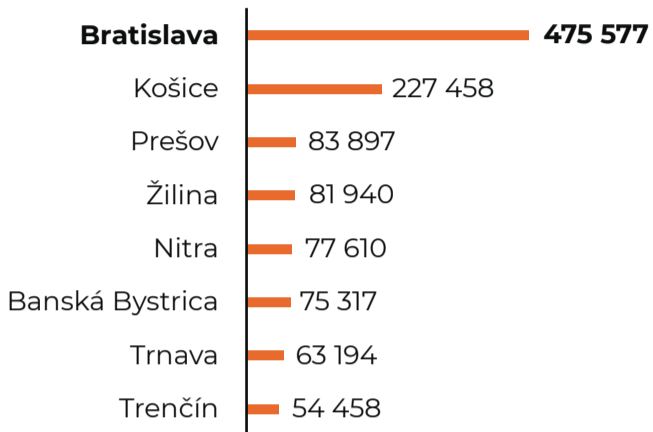

Regional cities of the SR

in figures

STATISTICAL
OFFICE
OF THE SLOVAK
REPUBLIC

Number of inhabitants

(as of 1 January 2022)

Seniors 65+ years

(in %, as of 1 January 2022)

Children 0-4 years in preschool institutions