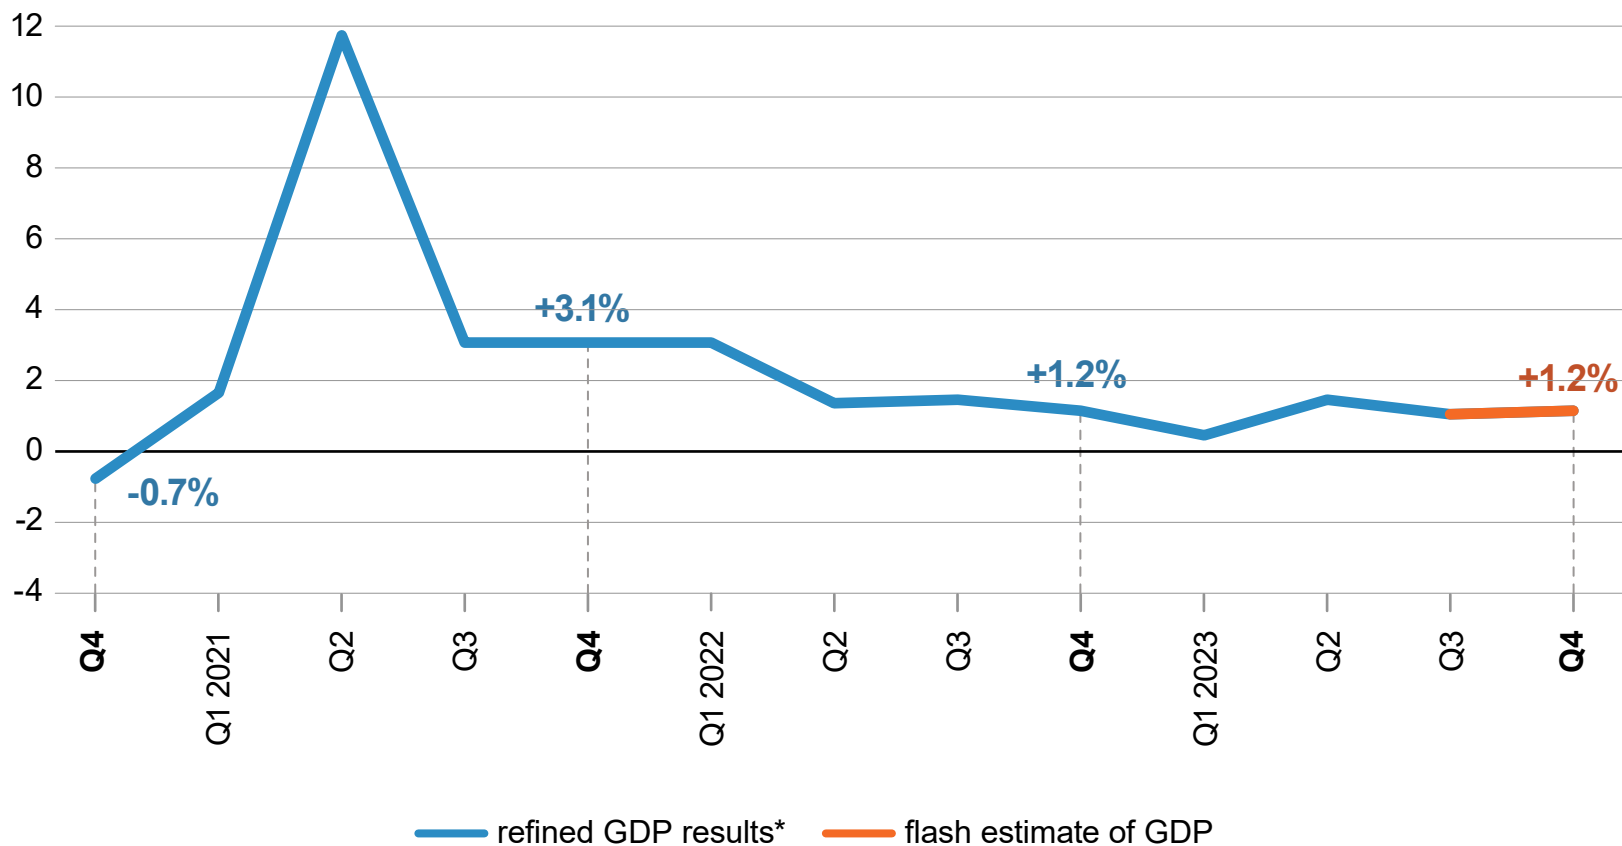

Gross domestic product at constant prices

(year-on-year change in %, seasonally uncleaned)

STATISTICAL
OFFICE
OF THE SLOVAK
REPUBLIC

*data according to the autumn revision of national accounts