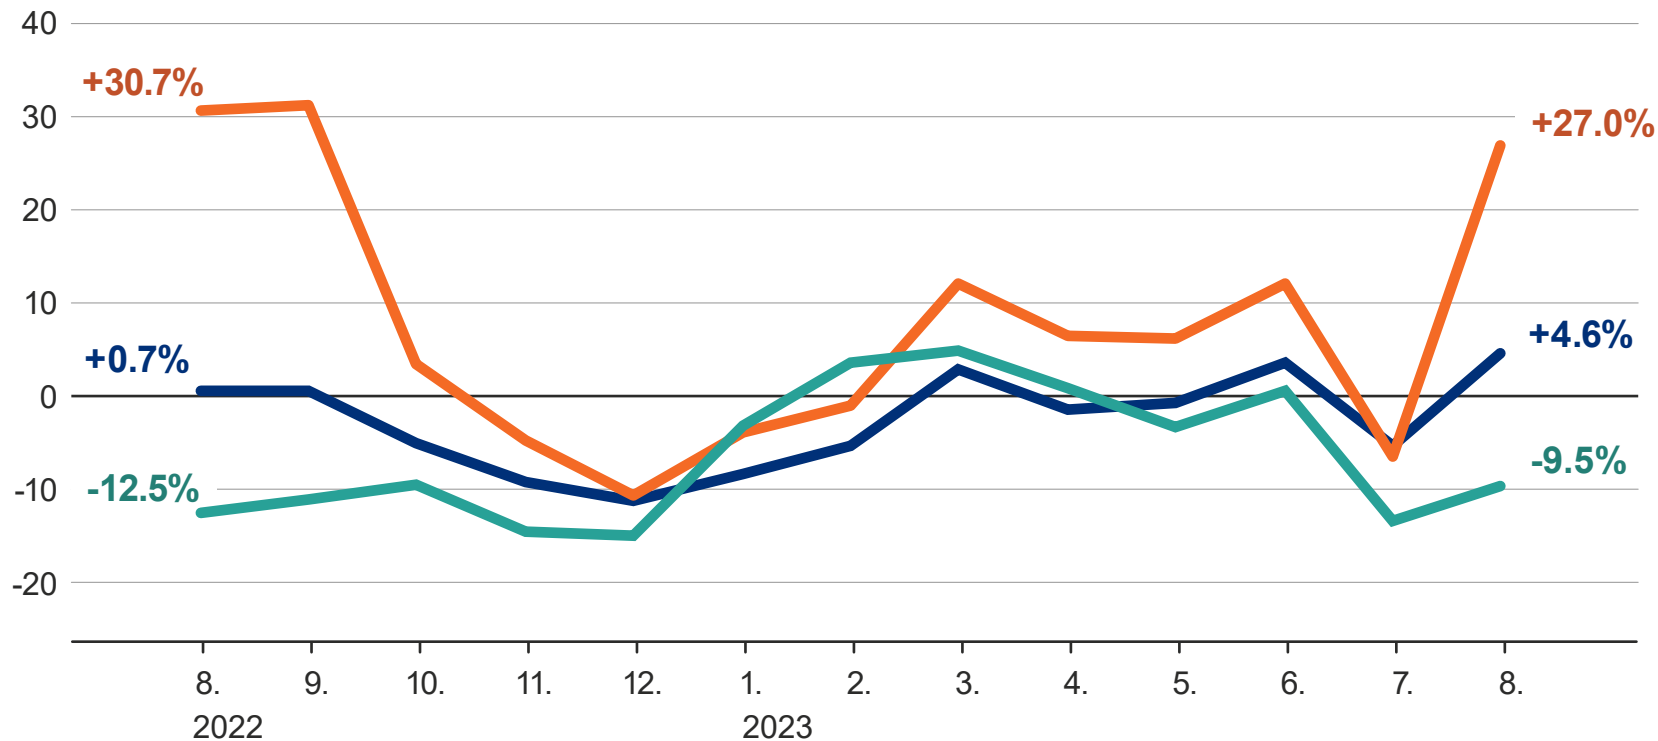

Industrial production of the SR

(year-on-year change in %)

STATISTICAL
OFFICE
OF THE SLOVAK
REPUBLIC

- Industry in total
- manufacture of transport equipment
- manufacture of metal