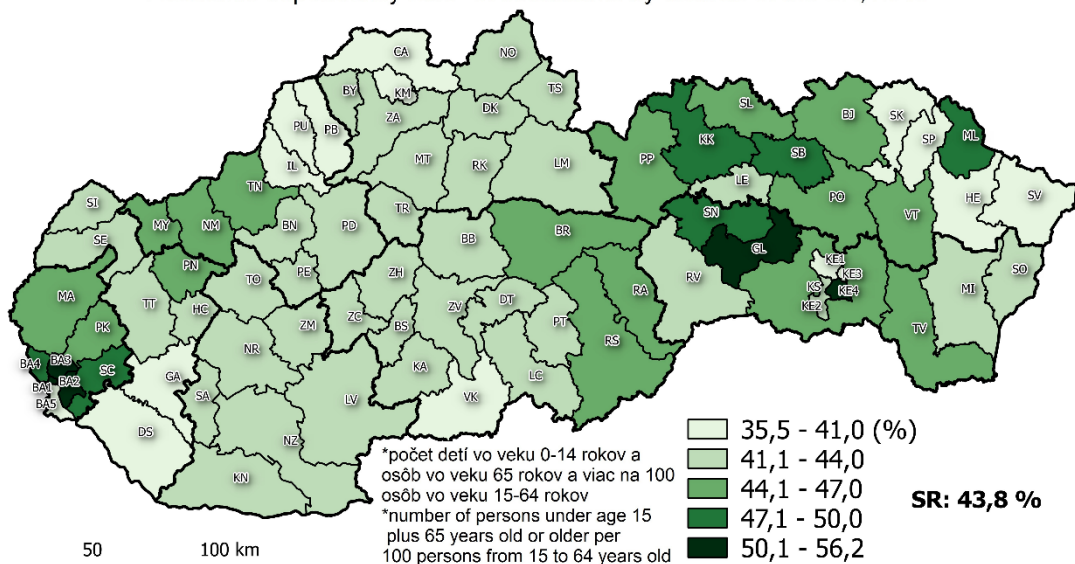

Vekové charakteristiky - Age characteristics

Priemerný vek obyvateľov v okresoch SR, 2016

Mean age of inhabitants by districts of the SR, 2016

Index starnutia* v okresoch SR, 2016

Ageing index* of inhabitants by districts of the SR, 2016

Index ekonomického zaťaženia* v okresoch SR, 2016

Economic dependency ratio* of inhabitants by districts of the SR, 2016

0 50 100 km