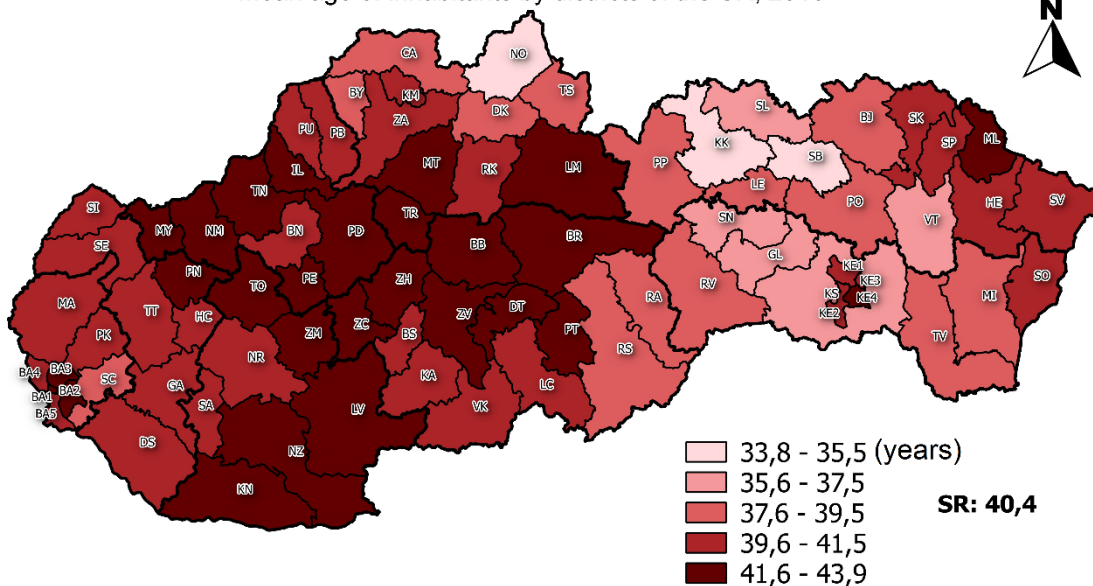

Vekové charakteristiky - Age characteristics

Priemerný vek obyvateľov v okresoch SR, 2016

Mean age of inhabitants by districts of the SR, 2016

Index starnutia* v okresoch SR, 2016

Ageing index* of inhabitants by districts of the SR, 2016

Index ekonomického zaťaženia* v okresoch SR, 2016

Economic dependency ratio* of inhabitants by districts of the SR, 2016

0 50 100 km