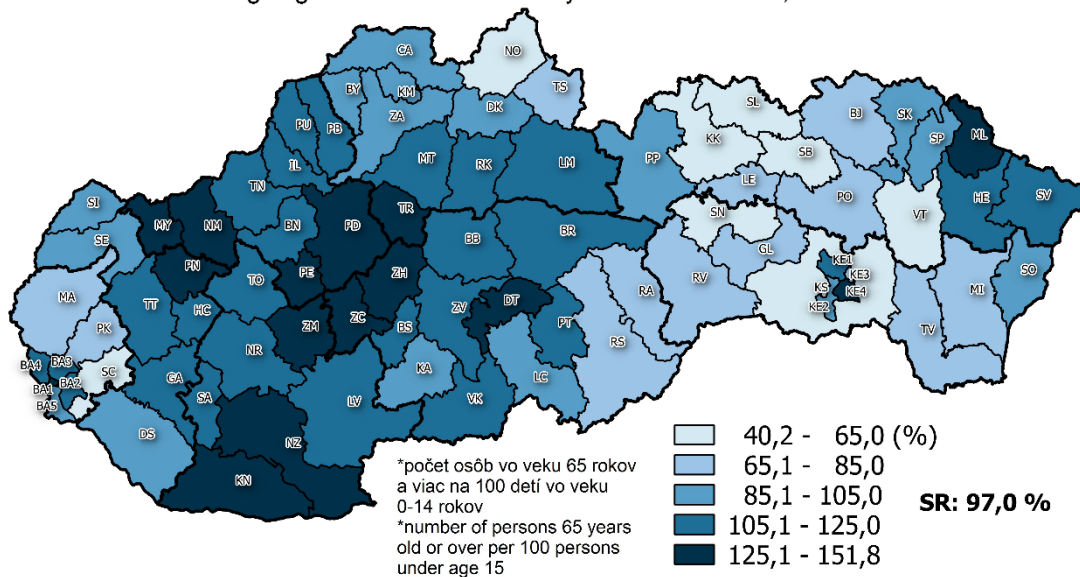

Vekové charakteristiky - Age characteristics

Priemerný vek obyvateľov v okresoch SR, 2016

Mean age of inhabitants by districts of the SR, 2016

Index starnutia* v okresoch SR, 2016

Ageing index* of inhabitants by districts of the SR, 2016

Index ekonomického zaťaženia* v okresoch SR, 2016

Economic dependency ratio* of inhabitants by districts of the SR, 2016

0 50 100 km