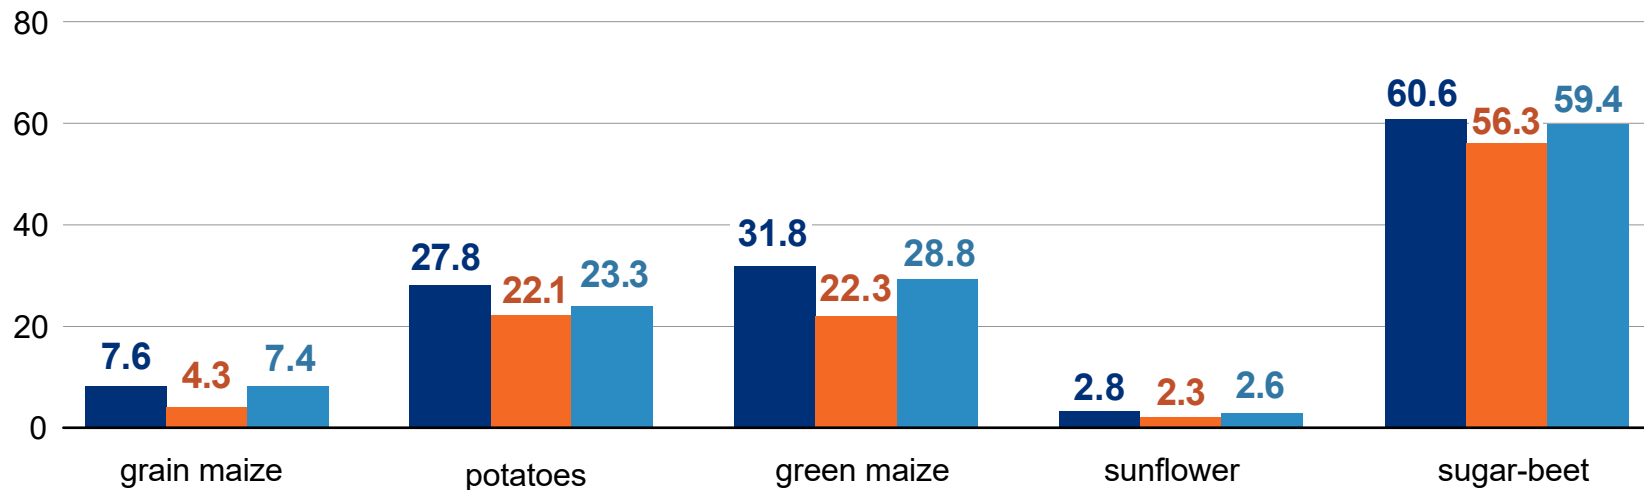

The third estimate of yield 2023

- average yields

(in tons / ha, data as of 15 September)

STATISTICAL
OFFICE
OF THE SLOVAK
REPUBLIC

¹⁾yields from sown area

²⁾yields from real harvested area

■ 2022¹⁾

■ 2023²⁾

■ 5-year average (2018-2022)²⁾